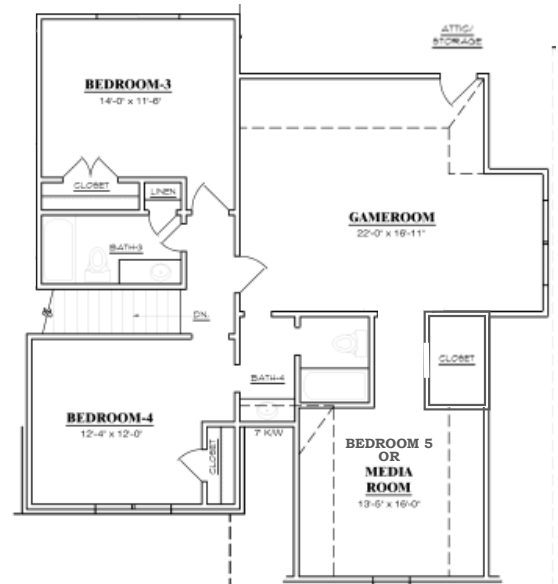

4433 sqft under roof
 3360 heated sqft
 4-5 Bedroom
 4 1/2 Bath
 Bonus Room
 Dining or Office
 3 car garage
 Covered rear porch

Addison