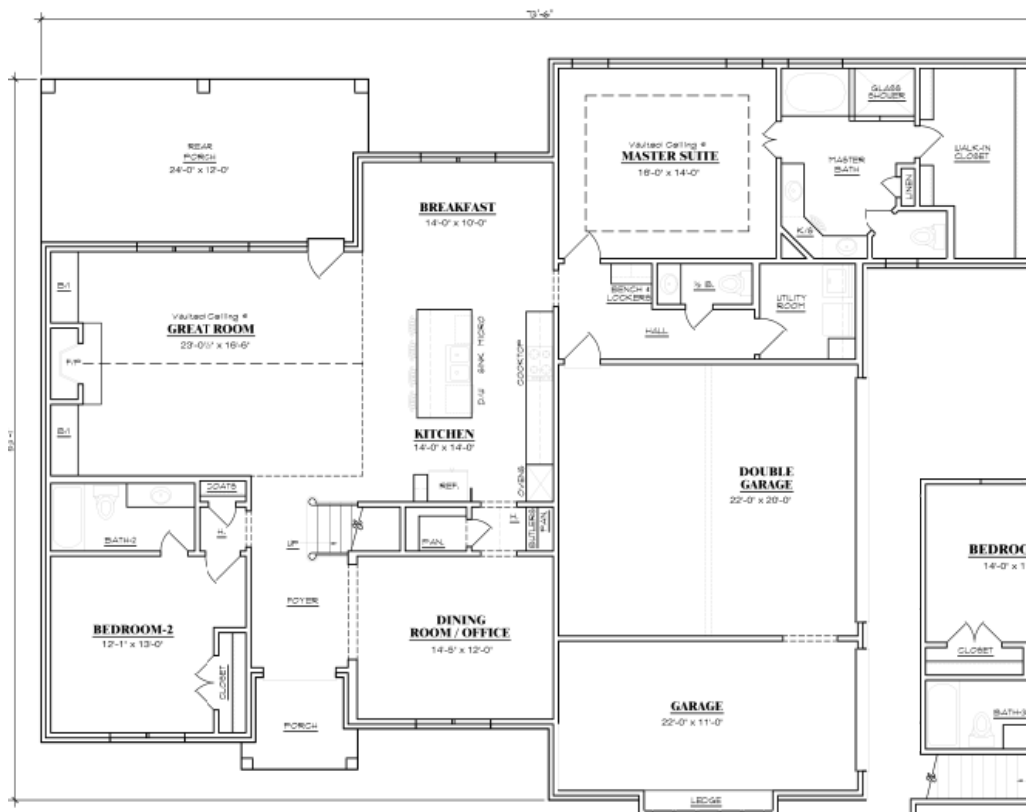

4433 sqft under roof
 3360 heated sqft
 4-5 Bedroom
 4 1/2 Bath
 Bonus Room
 Dining or Office
 3 car garage
 Covered rear porch

Addison