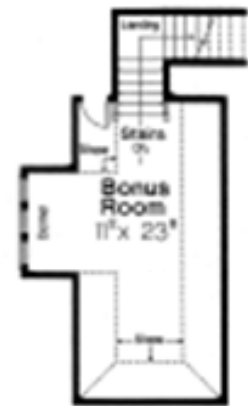

Filmore

Upper Floor

4022 sqft under roof
 2902 heated sqft
 4 Bedrooms & 3 Baths down
 Bonus up
 3 Car garage